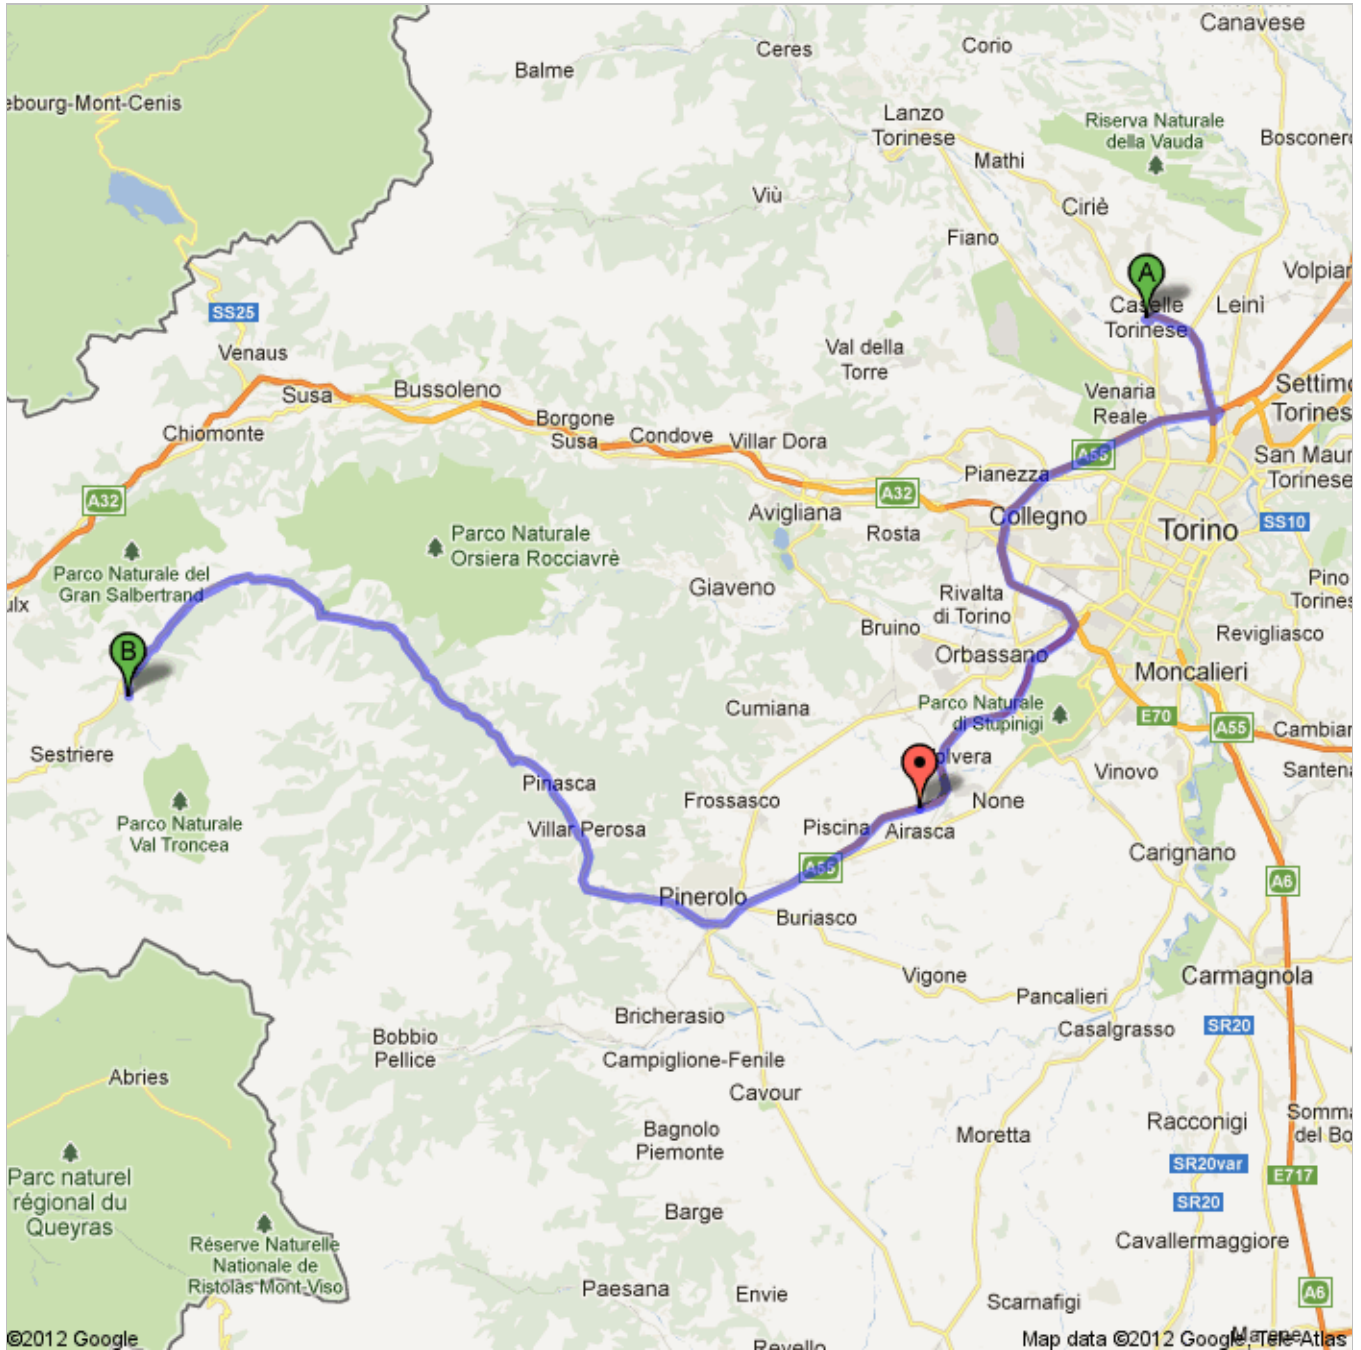

Directions to Pattermouche, Pragelato Turin, Italy
110 km – about 1 hour 42 mins