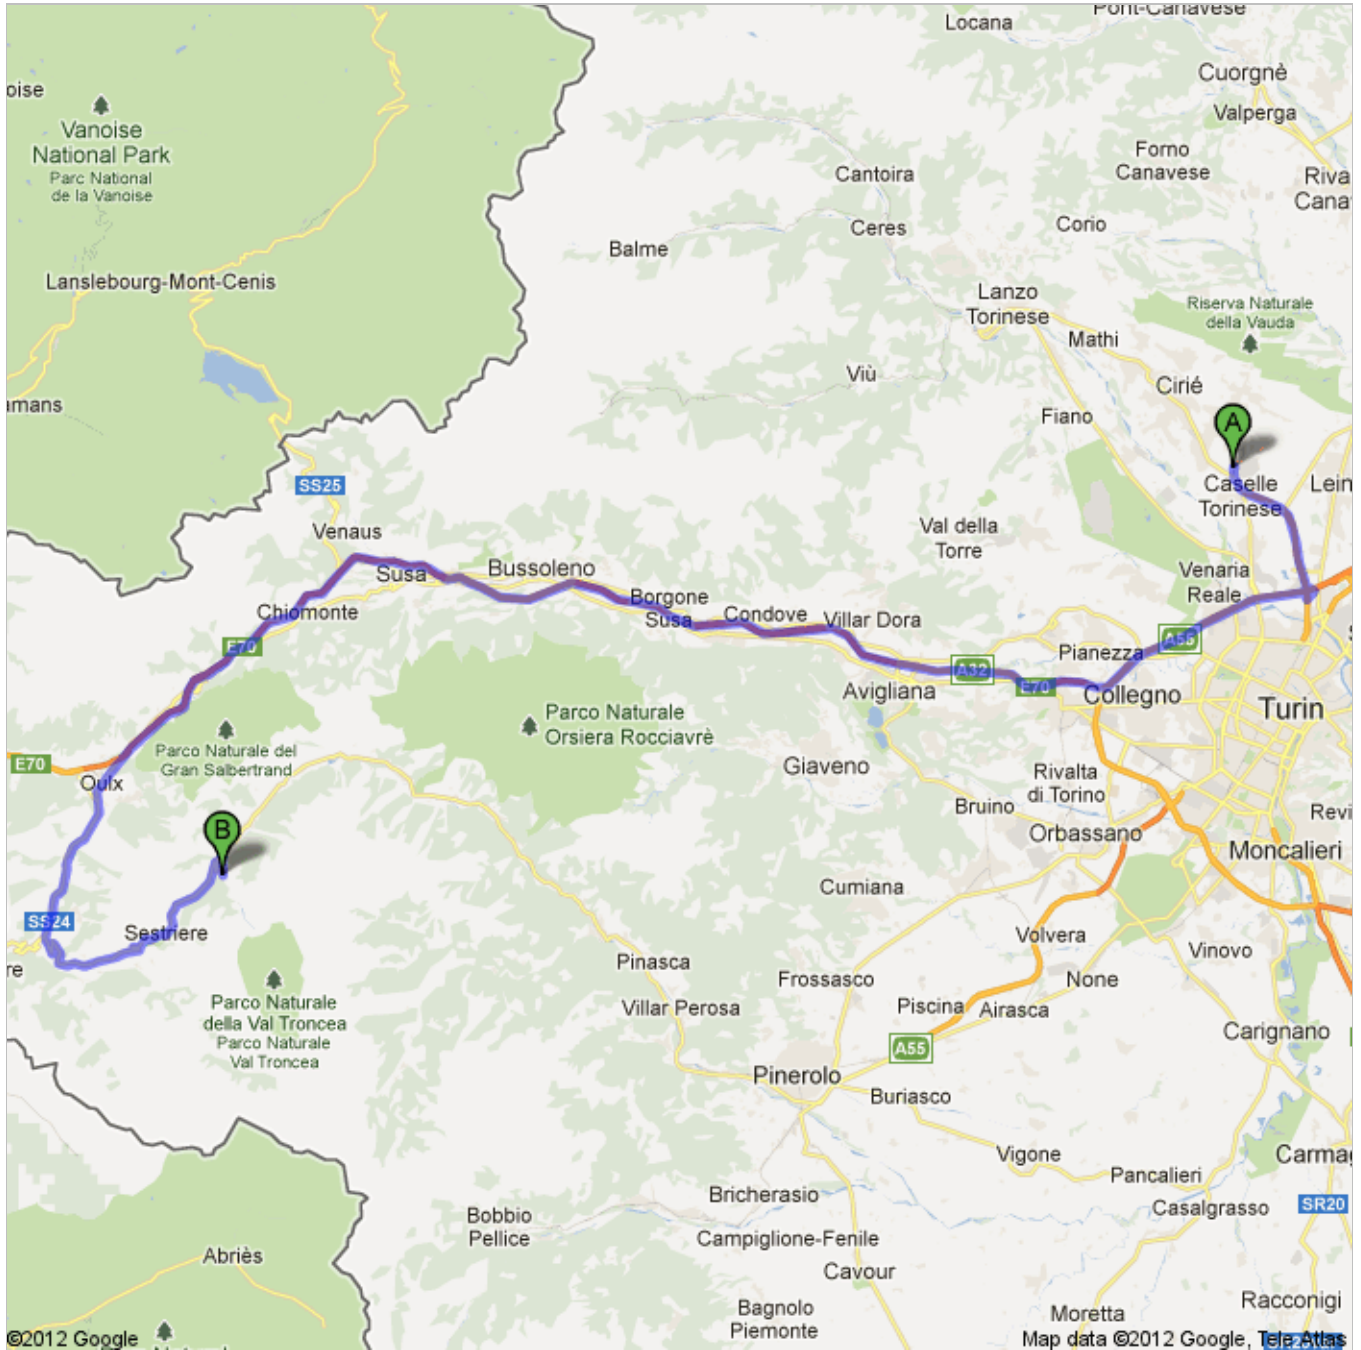

## Torino International Airport

Strada San Maurizio, 12, 10072 Caselle Torinese Torino, Italia - 011 567 6361

1. Head **north** on **Strada San Maurizio** go 140 m  
total 140 m
-  2. Turn left to stay on **Strada San Maurizio** go 59 m  
total 200 m
-  3. Slight left to stay on **Strada San Maurizio** go 74 m  
total 280 m
-  4. Slight left to stay on **Strada San Maurizio**  
About 2 mins go 500 m  
total 800 m
-  5. Take the ramp onto **Strada San Maurizio/SP2**  
Continue to follow SP2 go 1.1 km  
About 2 mins total 1.9 km
6. Continue onto **Raccordo Autostradale Torino-Aeroporto di Caselle** (signs for **Torino Centro/Tangenziale**) go 7.6 km  
About 4 mins total 9.5 km
-  7. Take exit **1** toward **Susa** go 900 m  
About 2 mins total 10.4 km
-  8. Keep left at the fork, follow signs for **Tangenziale ovest-Sud/Savona/Piacenza** and merge onto **A55** go 13.5 km  
About 8 mins total 23.9 km
-  9. Take the exit toward **Bardonecchia** go 700 m  
About 1 min total 24.6 km
10. Merge onto **A55** go 2.9 km  
**Toll road**  
About 2 mins total 27.5 km
11. Continue onto **A32** (signs for **Susa**) go 59.5 km  
**Partial toll road**  
About 36 mins total 86.9 km
-  12. Take exit **7-Oulx Est** toward **Corso Torino/SS24** go 180 m  
total 87.1 km
-  13. Keep left at the fork, follow signs for **Oulx/Sauze d'Oulx/Cesana/Claviere/Sestriere/Monginevro** and merge onto **Corso Torino/SS24** go 11.9 km  
Continue to follow SS24  
Go through 1 roundabout  
About 14 mins total 99.0 km
-  14. At the roundabout, take the **2nd** exit onto **Via Roma/SR23** heading to **Sestriere/S. Sicario** go 1.2 km  
Continue to follow SR23  
Go through 1 roundabout  
About 3 mins total 100 km
-  15. Turn left onto **Via Pinerolo/SR23** go 17.7 km  
Continue to follow SR23  
Go through 1 roundabout  
About 17 mins total 118 km
-  16. At the roundabout, take the **1st** exit go 120 m  
total 118 km
17. Continue straight onto **Via Rohrbach** go 650 m  
About 2 mins total 119 km