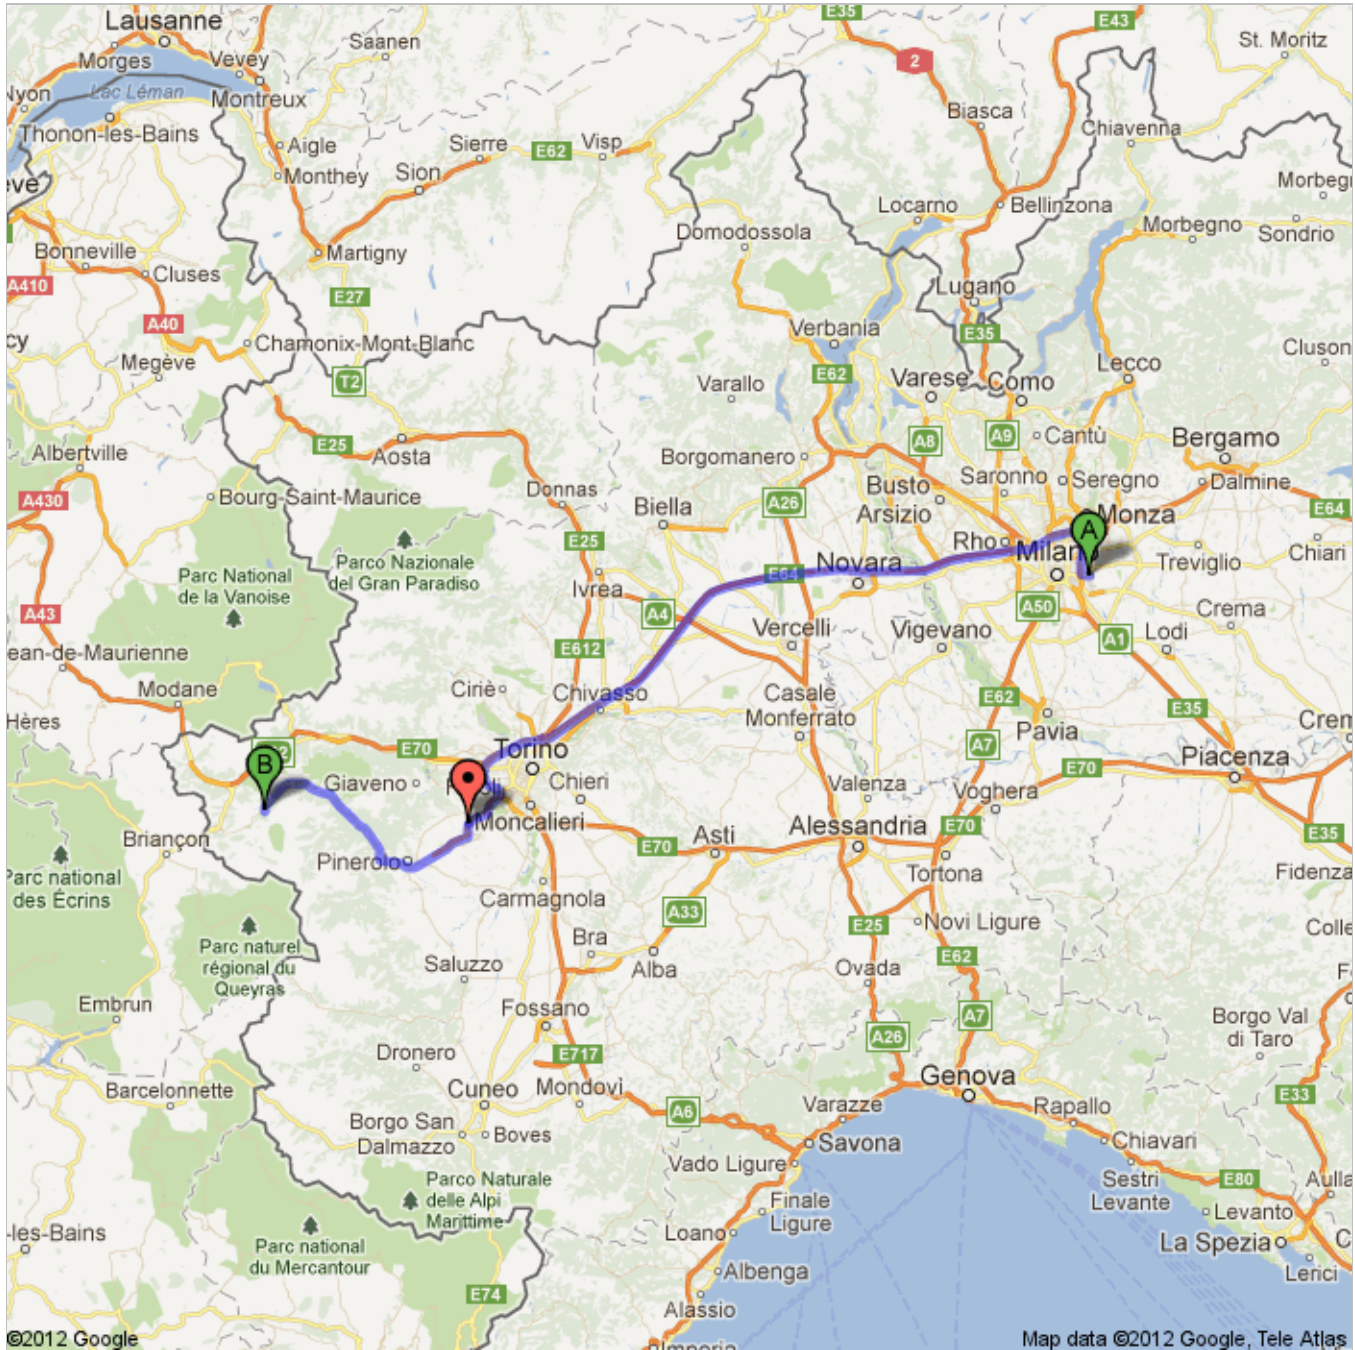

Directions to Pattermouche, Pragelato Turin, Italy
253 km – about 3 hours 3 mins

Linate Airport

Via Forlanini, 20090 Milano, Italia - 02 7485 2200

	1. Head north on Aeroporto Milano Linate	go 45 m total 45 m
	2. Turn left to stay on Aeroporto Milano Linate	go 200 m total 240 m
	3. Continue onto Viale Enrico Forlanini About 4 mins	go 1.9 km total 2.1 km
	4. Slight right to merge onto Tangenziale Est/A51 toward Tangenziale Est/Lecco/ Tangenziale Nord/Venezia/Usmate Velate About 6 mins	go 6.8 km total 8.9 km
	5. Slight right onto Tangenziale Nord/A52 (signs for Torino/Como/Lecco) Partial toll road About 4 mins	go 4.4 km total 13.3 km
	6. Take the exit onto A4/E64 toward Torino Partial toll road About 1 hour 14 mins	go 136 km total 149 km
	7. Take the exit toward Bardonecchia/Frejus About 45 secs	go 500 m total 150 km
	8. Merge onto SS11	go 900 m total 151 km
	9. Continue onto A55 Toll road	go 280 m total 151 km
	10. Keep left at the fork, follow signs for Pinerolo/Sestriere and merge onto A55 About 13 mins	go 23.2 km total 174 km
	11. Take the exit toward Torino/Corso Orbassano/Beinasco/Pinerolo/Del Sestriere	go 160 m total 174 km
	12. Keep right at the fork, follow signs for Pinerolo/Orbassano and merge onto A55 Partial toll road About 14 mins	go 23.0 km total 197 km
	13. Continue onto Diramazione Pinerolo (signs for Sestriere/Cuneo/Pinerolo)	go 800 m total 198 km
	14. Continue onto Strada Statale 23/SR23 Continue to follow SR23 About 4 mins	go 4.6 km total 203 km
	15. Take the ramp onto Via Circonvallazione/SR23 About 6 mins	go 5.2 km total 208 km
	16. Continue onto Variante di Porte/SR23var1 About 4 mins	go 3.7 km total 212 km
	17. At the roundabout, take the 2nd exit onto Via Nazionale/SR23 Go through 1 roundabout About 3 mins	go 1.6 km total 213 km
	18. At the roundabout, take the 3rd exit onto Variante di San Germano-Perosa Argentina/ SR23var2 Continue to follow SR23var2 Go through 3 roundabouts About 10 mins	go 7.0 km total 220 km